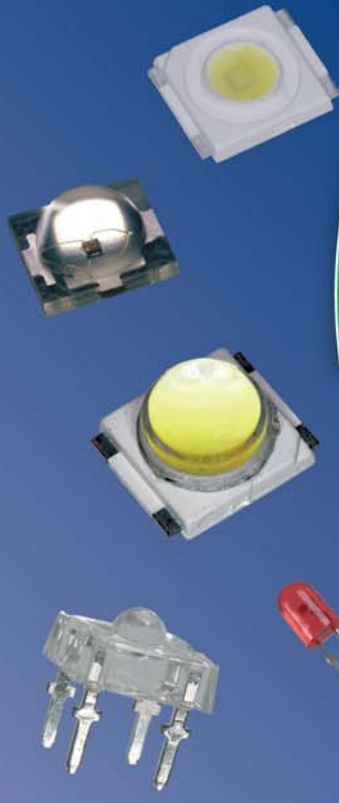

Sichtbare LEDs