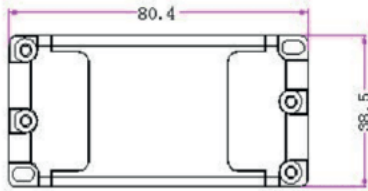

ASC-1224R80WF5

Feature 4	Support three AI voice speakers
	Amazon Echo Google Home Tmall Genie
Feature 5	Certification for working with Alexa
	Official certification for working with Alexa of Amazon that brings you a more perfect experience
Supporting platform	Official certification for working with Alexa of Amazon that brings you a more perfect experience
Certificates can be passed	FCC Federal Communications Commission Certification CE CONFORMITE EUROPEENNE ROHS Restriction of Hazardous Substances ETL Electrical Testing Laboratories UL Underwriter Laboratories Inc. CSA Canadian Standards Association ERP Energy-related Products

Product Dimensions:

Disclaimer

The information in this data sheet subject to change without notice.
Always make sure to use the most recent release, or consult with us before your final selection.