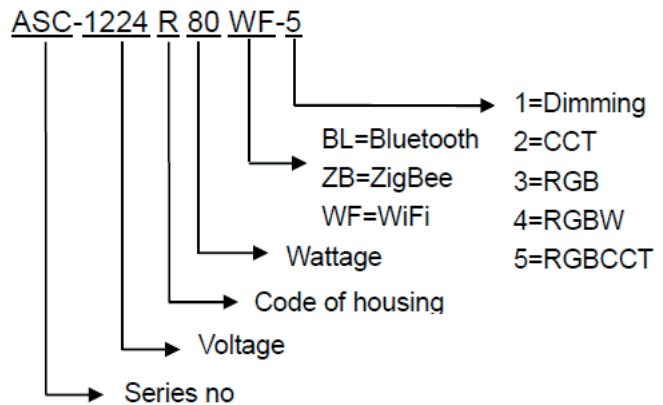

ASC-1224R80WF5

Feature 4	Support three AI voice speakers
	Amazon Echo Google Home Tmall Genie
Feature 5	Certification for working with Alexa
	Official certification for working with Alexa of Amazon that brings you a more perfect experience
Supporting platform	Official certification for working with Alexa of Amazon that brings you a more perfect experience
Certificates can be passed	FCC Federal Communications Commission Certification CE CONFORMITE EUROPEENNE ROHS Restriction of Hazardous Substances ETL Electrical Testing Laboratories UL Underwriter Laboratories Inc. CSA Canadian Standards Association ERP Energy-related Products

Product Dimensions:

Disclaimer

The information in this data sheet subject to change without notice.
Always make sure to use the most recent release, or consult with us before your final selection.