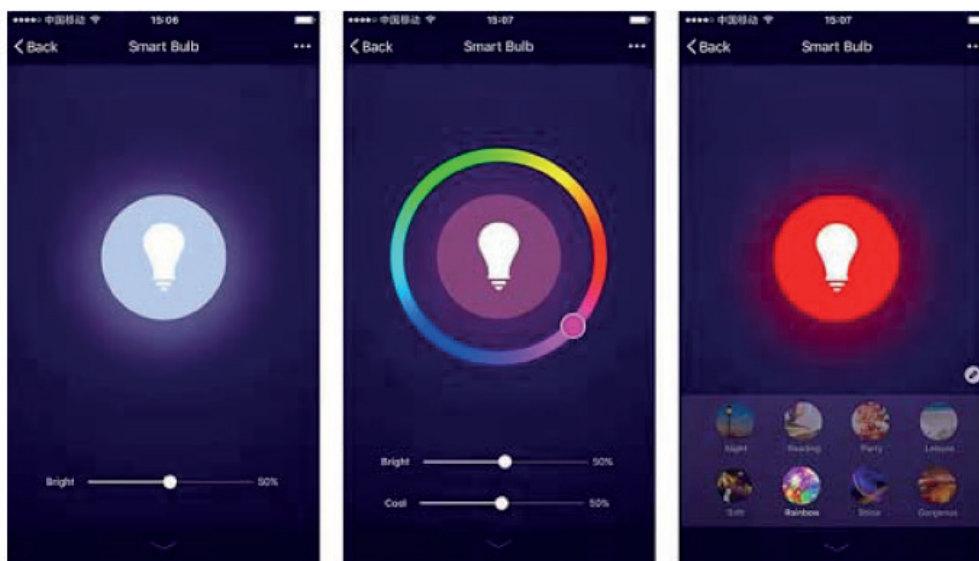

ASC-1224R80WF5

RGBCCT LED Wi-Fi

Smart LED controller that never been so obedient before

Support three AI voice speakers: Amazon Echo, Google Home, Tmall Genie.

Key Features

- Timer & Schedule settings
- 16 million colors settings
- Luminance control
- Colour temperature control
- Optional scene settings
- Long lasting and high reliability,
- Extra small compact housing,
- Suitable for use with all indoor C.V. 12V or 24V LED applications
- Support three AI voice speakers: Amazon Echo, Google Home, Tmall Genie.

Tuya's module inside

App: